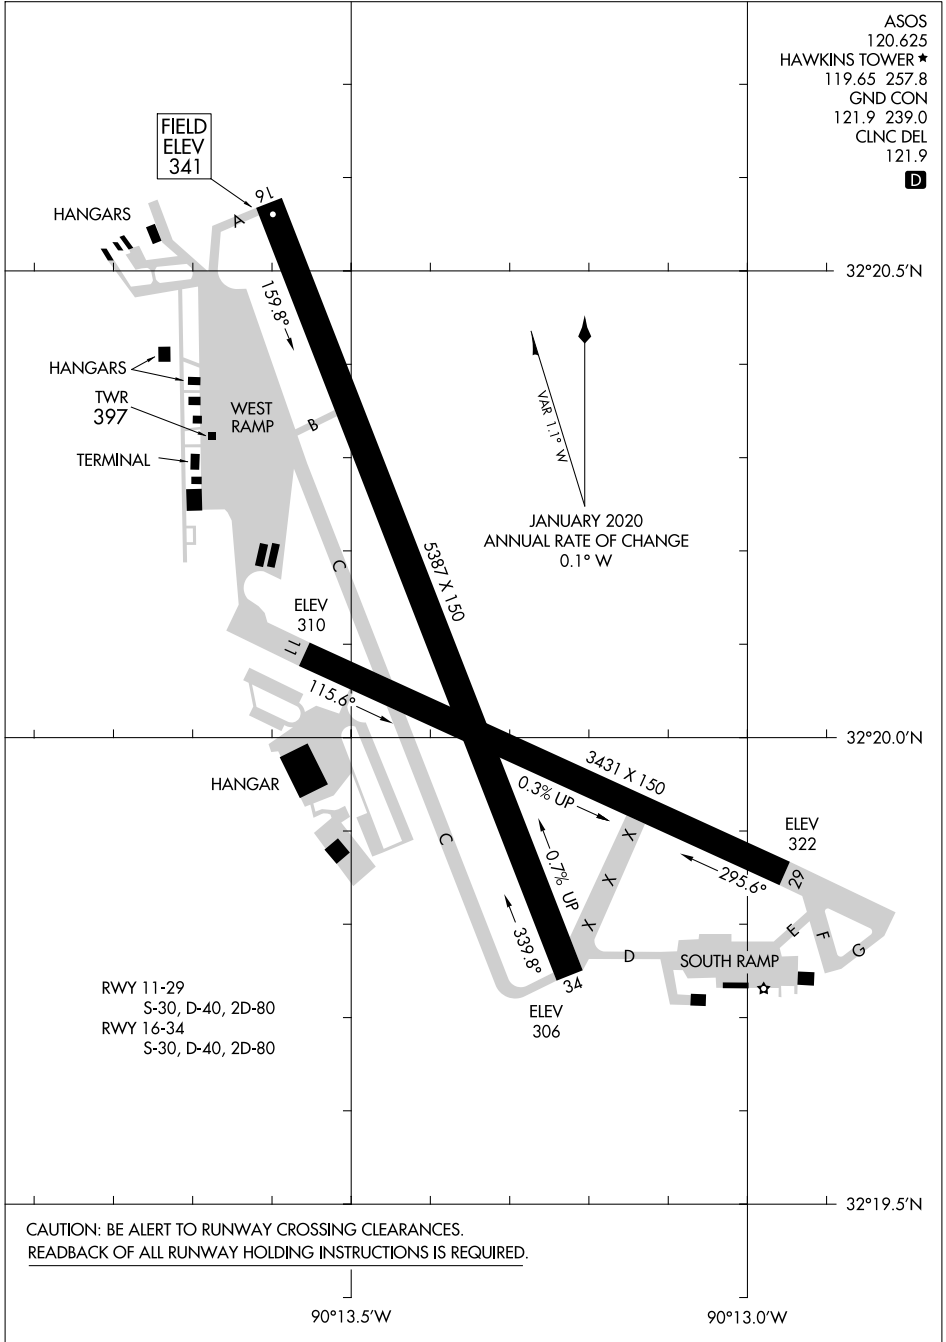

AIRPORT DIAGRAM

AL-206 (FAA)

HAWKINS FLD (HKS)
JACKSON, MISSISSIPPI

ASOS 120.625
 HAWKINS TOWER ★ 119.65 257.8
 GND CON 121.9 239.0
 CLNC DEL 121.9

D

SC-4, 25 JAN 2024 to 22 FEB 2024

SC-4, 25 JAN 2024 to 22 FEB 2024

AIRPORT DIAGRAM

JACKSON, MISSISSIPPI
HAWKINS FLD (HKS)